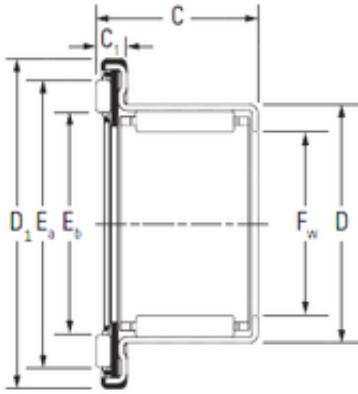

### Jinan Keysong Artificial Nutritional Rice Processing Line

Bearing No.

Size	25x37x22.2 mm
Bore Diameter	25 mm
Outer Diameter	37 mm
Width	22,2 mm
d	25 mm
D	37 mm
C	22,2 mm

Bearing 2D drawings and 3D CAD models