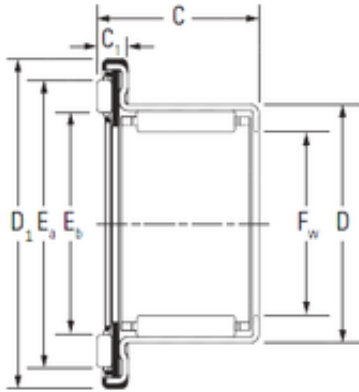

Pasta Drinking Straws Extruder Manufa...

High Yield Artificial Rice Extruder/machine/machinery Made In China

Bearing No.

Size	25x37x22.2 mm
Bore Diameter	25 mm
Outer Diameter	37 mm
Width	22,2 mm
d	25 mm
D	37 mm
C	22,2 mm

Bearing 2D drawings and 3D CAD models